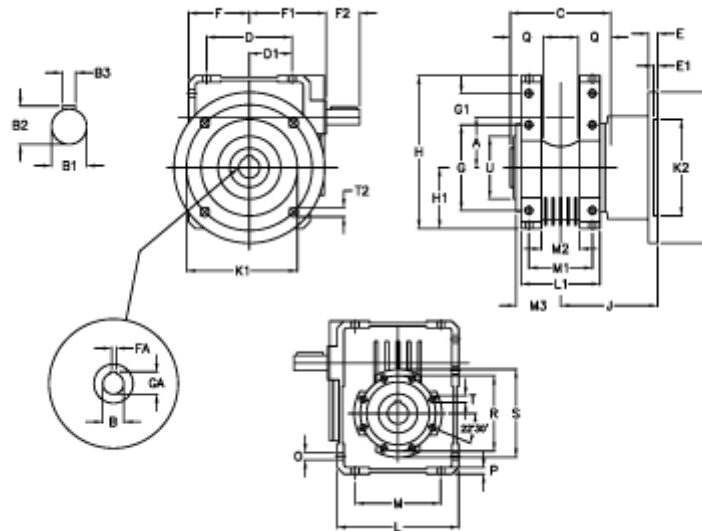

Article number: 3922110010400

Description: Worm gear with solid input shaft  
W 110UF1-10-HS unassembled

## Measures

A = 110.10	Description = W110UF-xx-P80 B5	G1 = 58.0	L = 250	Q = 45
B = 42	E = 20	GA = 45.3	L1 = 143	R = 165
B1 = 25	E1 = 12	H = 308.0	M = 184	S = 200
B2 = 28.0	F = 125.0	H1 = 125.0	M1 = 115	T = M12x19
B3 = 8	F1 = 157.0	J = 179.5	M2 = 69	T2 = 13.0
C = 155	F2 = 60	K = 280	M3 = 73.0	U = 130
D = 174.0	FA = 12	K1 = 230	O = 14.0	
D1 = 82.0	G = 184	K2 = 170	P = 14	